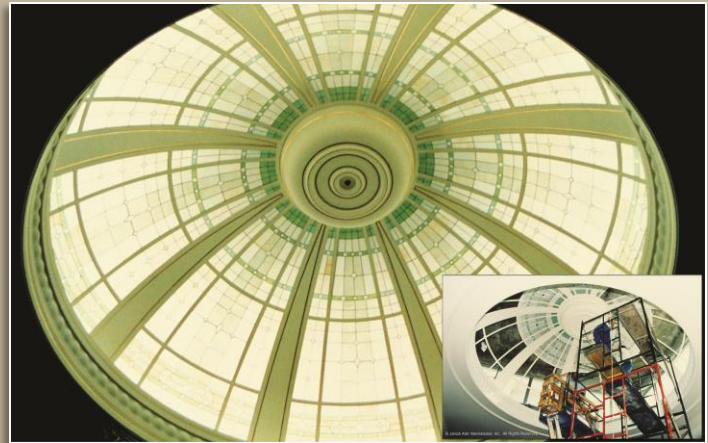

"Celestial" 21' Dome—The Church of Jesus Christ of Latter-day Saints, Orlando

"Creation" – Our Lady of Fatima Catholic Church